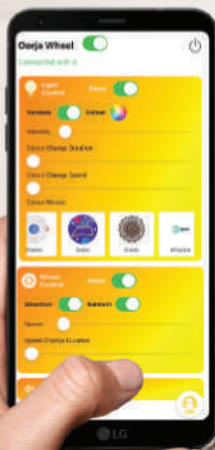

Helps Meditate

Looking at Oorja Wheel allows you to go into a meditative state very quickly and easily.

Colour Therapy

Oorja Wheel is also your colour therapist. Preconfigured with specific symptoms, Oorja Wheel heals with soothing colours.

Oorja Wheel is operated by our own mobile app

Now you are in control

Colour Control

- Light Control
- Color Selection
- Random Color
- Light Intensity

Wheel Rotation

- On/Off
- Speed
- Direction
- Random Rotation

Music

- On/Off
- Play Anything from mobile
- Any kind of music from any music app

Ananta

Ananta means infinite. The endless rotation of your Ananta Oorja Wheel denotes the infiniteness of the world around us. Indulge yourself in the ever-evolving motion of Oorja Wheel.