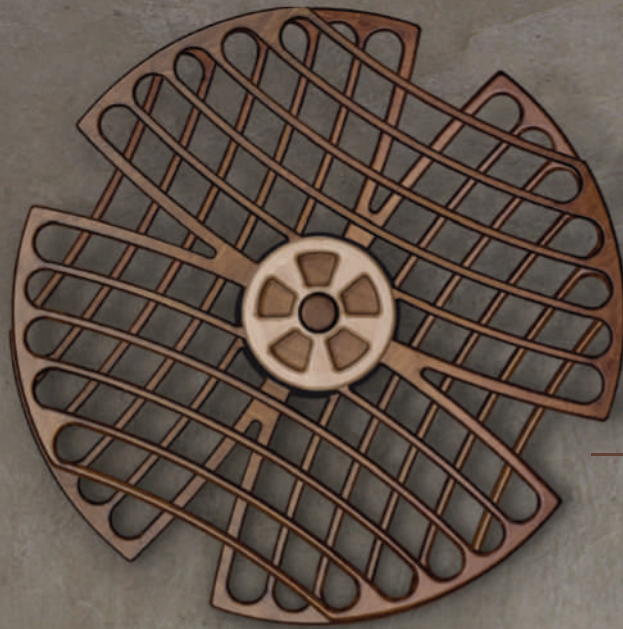

Sattva

Sattva means purity. The name represents the purity and precision in the design and craftsmanship of the Oorja Wheels.