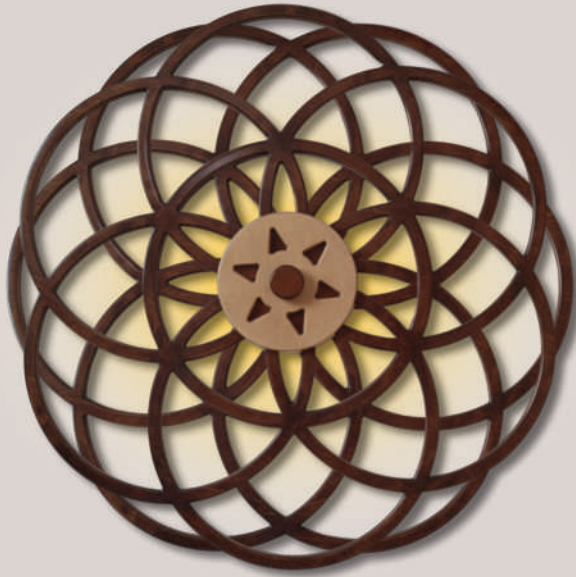

oorja
Wheel

Wall décor reimagined

What is Oorja Wheel

Oorja Wheel is a unique and luxurious wall décor. It is a functional and kinetic piece of art.

Made with one of the finest plywood, electronics, and mechanical components, Oorja Wheel grabs your attention and you cannot take your eyes off it.

Scan To View
Product

Moksha

Moksha means freeness from the cycle. The name denotes the idea of us getting caught on various cycles, and how we can free ourselves up.

Scan To View
Product

Parikrama

Parikrama means rotation. The name denotes the rotational nature of the Oorja Wheel. The clockwise and counter-clockwise rotations of the Oorja Wheel create amazing effects that cool and calm your mind.

Scan To View
Product

Seed Of Life

The Seed of Life symbol and its meaning is an intriguing topic to study. As an environmentalist, patterns found in nature and their corresponding symbolism fascinates me because it implies that all life on Earth.