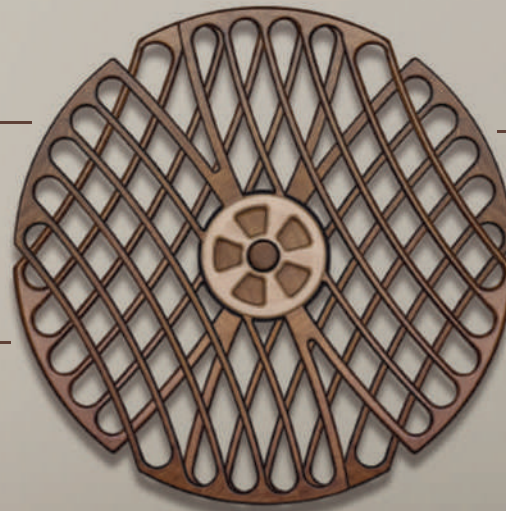

Meditation Room

Hotel Lobby

Prayer Area

College Campus

Bedroom

Gym Area

Dining Area

Oorja Wheel
makes your
walls alive.

Oorja Wheel is the holy grail of wall decor

This timeless work of art is guaranteed to mesmerise everyone who looks at it

Power: AC-110v to 240

Colour: Wood Walnut - Standard

All other colours including metallic available upon request

Dimension: 36"x36"x5"
Weight: 6 K.g. Approx

Functional wall decor

Oorja Wheel is a decor like none other. It is functional. It is kinetic. It is gorgeous.

Best features of Oorja Wheel:

Vastu & Energy Healing

With clockwise and anticlockwise rotations, Oorja Wheel balances energies in your place.

Amazing Wall Decor

Oorja Wheel is an amazing wall decor that makes your walls lively and fills the atmosphere with positive energy.